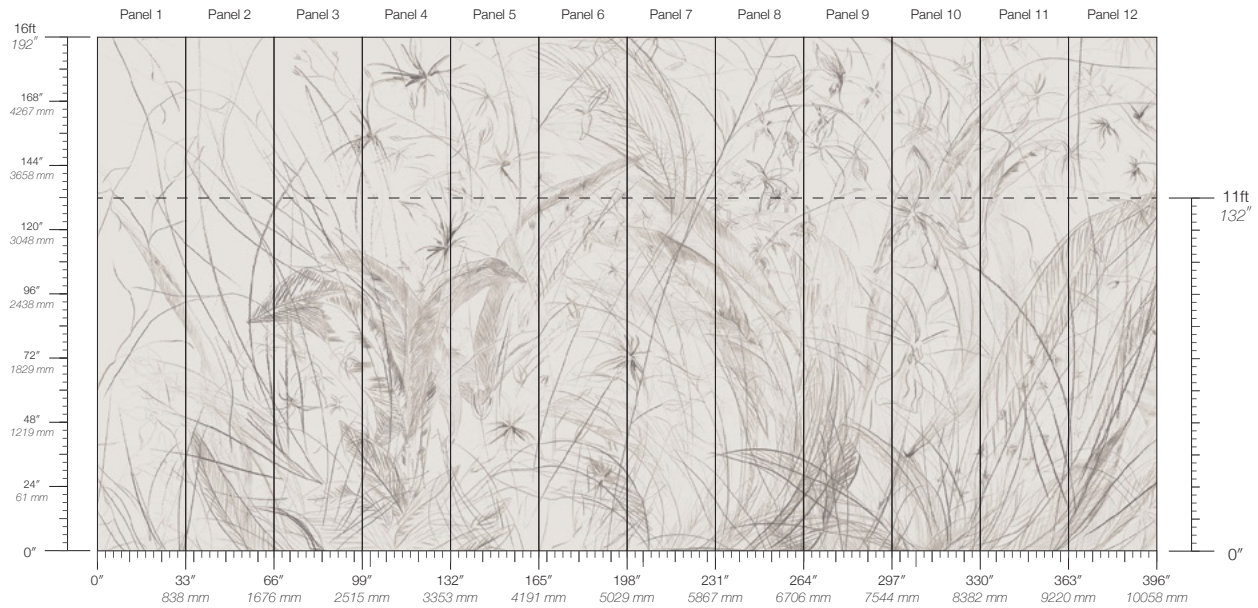

Calico

WILDS

Tear Sheet

Wilds is inspired by the architecture of flowers.

AMALFI

CRESCENT

LARGO

RHODES

SONORA

TIVOLI

Wilds Rhodes

Suitable for residential and some commercial projects

COLOR
Rhodes

ITEM
4844

CONTENT
Woven Paper

PANEL WIDTH
33" / 838 mm trimmed

PANEL HEIGHT
132" / 3353 mm standard
192" / 4877 mm extended

REPEAT
Non-repeating

STOCK
Made to order

LEAD TIME
4 weeks to print

MINIMUM
1 panel

PRICE
Available upon request

ORIGIN
USA

DETAILS
Custom options available

MAINTENANCE
Vacuum lightly or brush gently

ENVIRONMENTAL
FSC Certified Content
Phthalate Free
Low VOC

SPECS
100% Cellulose Fiber
7.9 oz per linear yard
245 g per linear meter
Woven surface texture

TESTING
(US) ASTM E84 Adhered Class A